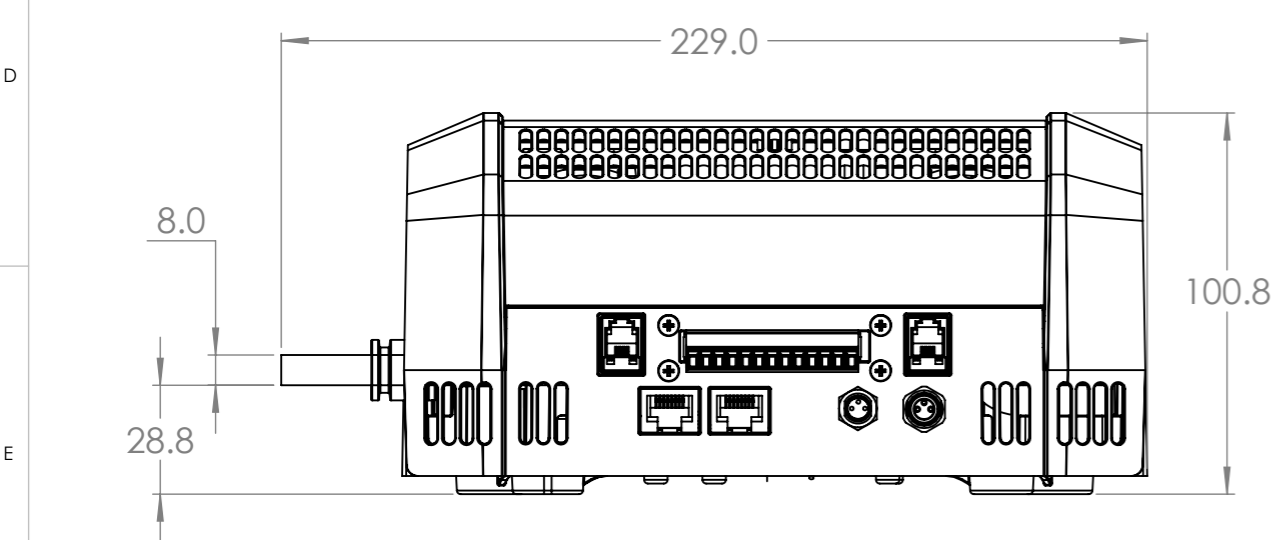

Dimension Drawing - Lynx Smart BMS (M10)  
 LYN034170210 Lynx Smart BMS 1000 (M10)

Dimensions in mm

**victron energy**  
BLUE POWER