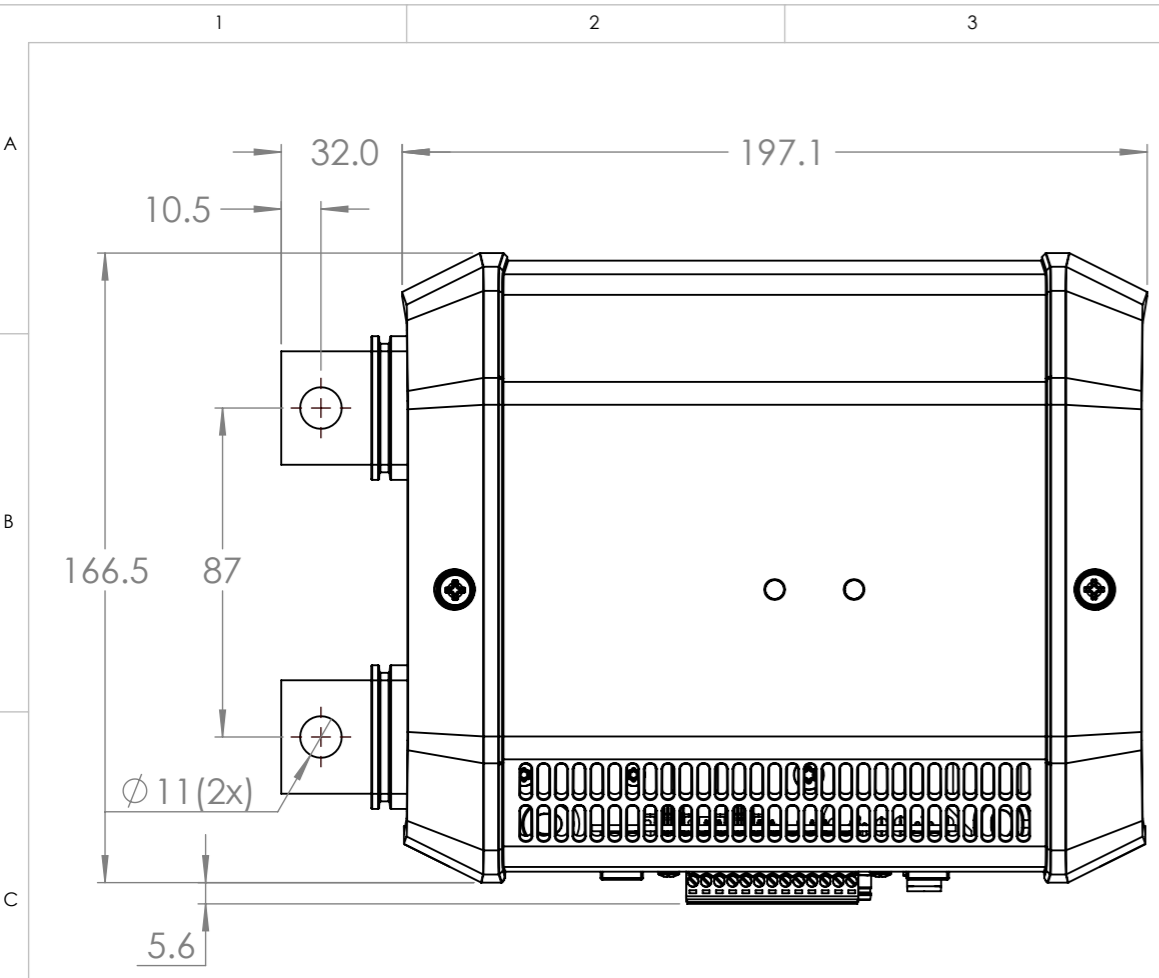

Dimension Drawing - Lynx Smart BMS (M10)  
 LYN034170210 Lynx Smart BMS 1000 (M10)

Dimensions in mm

**victron energy**  
BLUE POWER