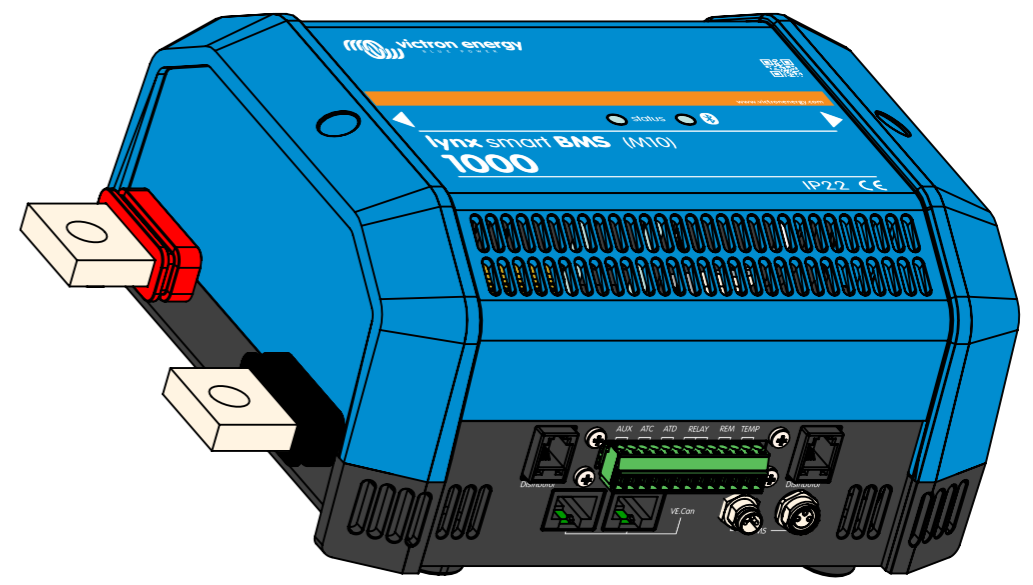

Dimension Drawing - Lynx Smart BMS (M10)  
 LYN034170210 Lynx Smart BMS 1000 (M10)

Dimensions in mm

**victron energy**  
BLUE POWER