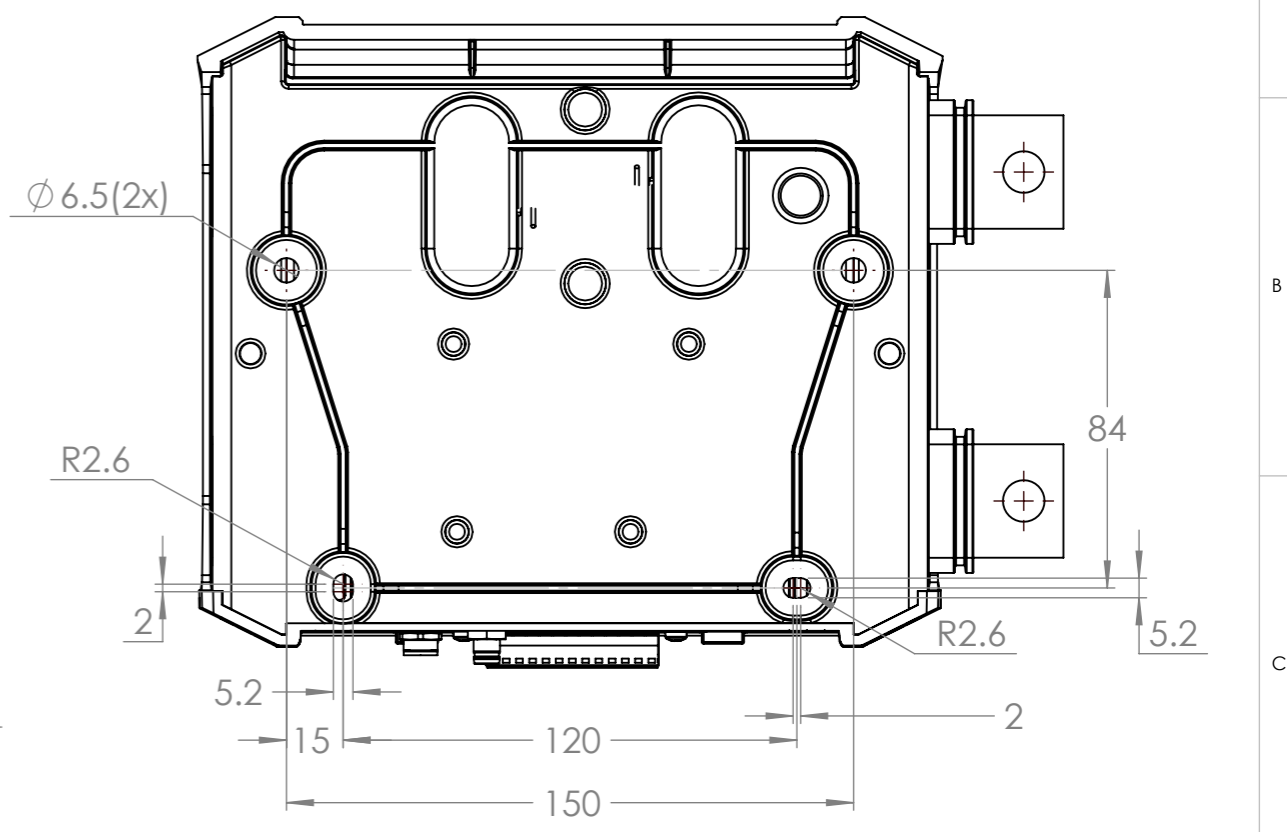

Dimension Drawing - Lynx Smart BMS (M10)  
 LYN034170210 Lynx Smart BMS 1000 (M10)

Dimensions in mm

**victron energy**  
BLUE POWER