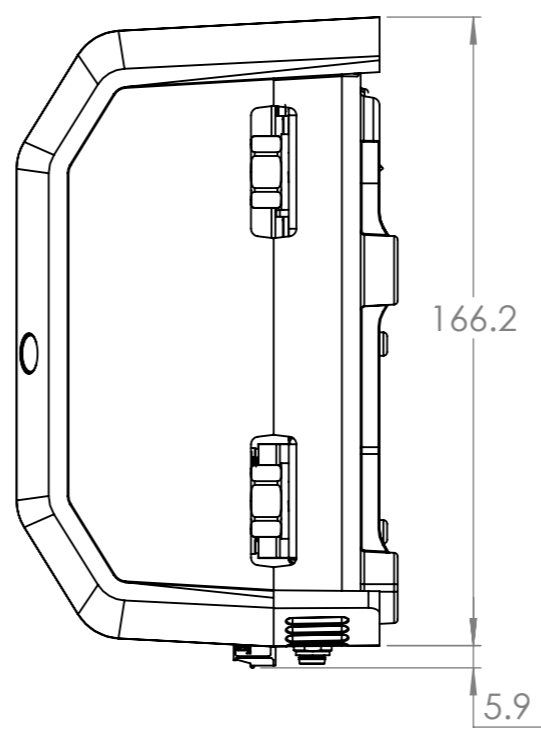

Dimension Drawing - Lynx Smart BMS (M10)  
 LYN034170210 Lynx Smart BMS 1000 (M10)

Dimensions in mm

**victron energy**  
BLUE POWER